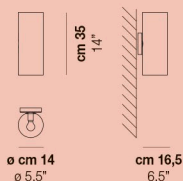

Armonia

design Francesco Lucchese 2019 - restyling 2023

ARMONIA AP 14

1x60W E14

USA & CANADA

1x40W E12

ARMONIA AP 15

1x60W E14