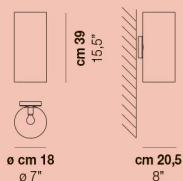

ARMONIA AP 18

1x60W E14

USA & CANADA

1x40W E12